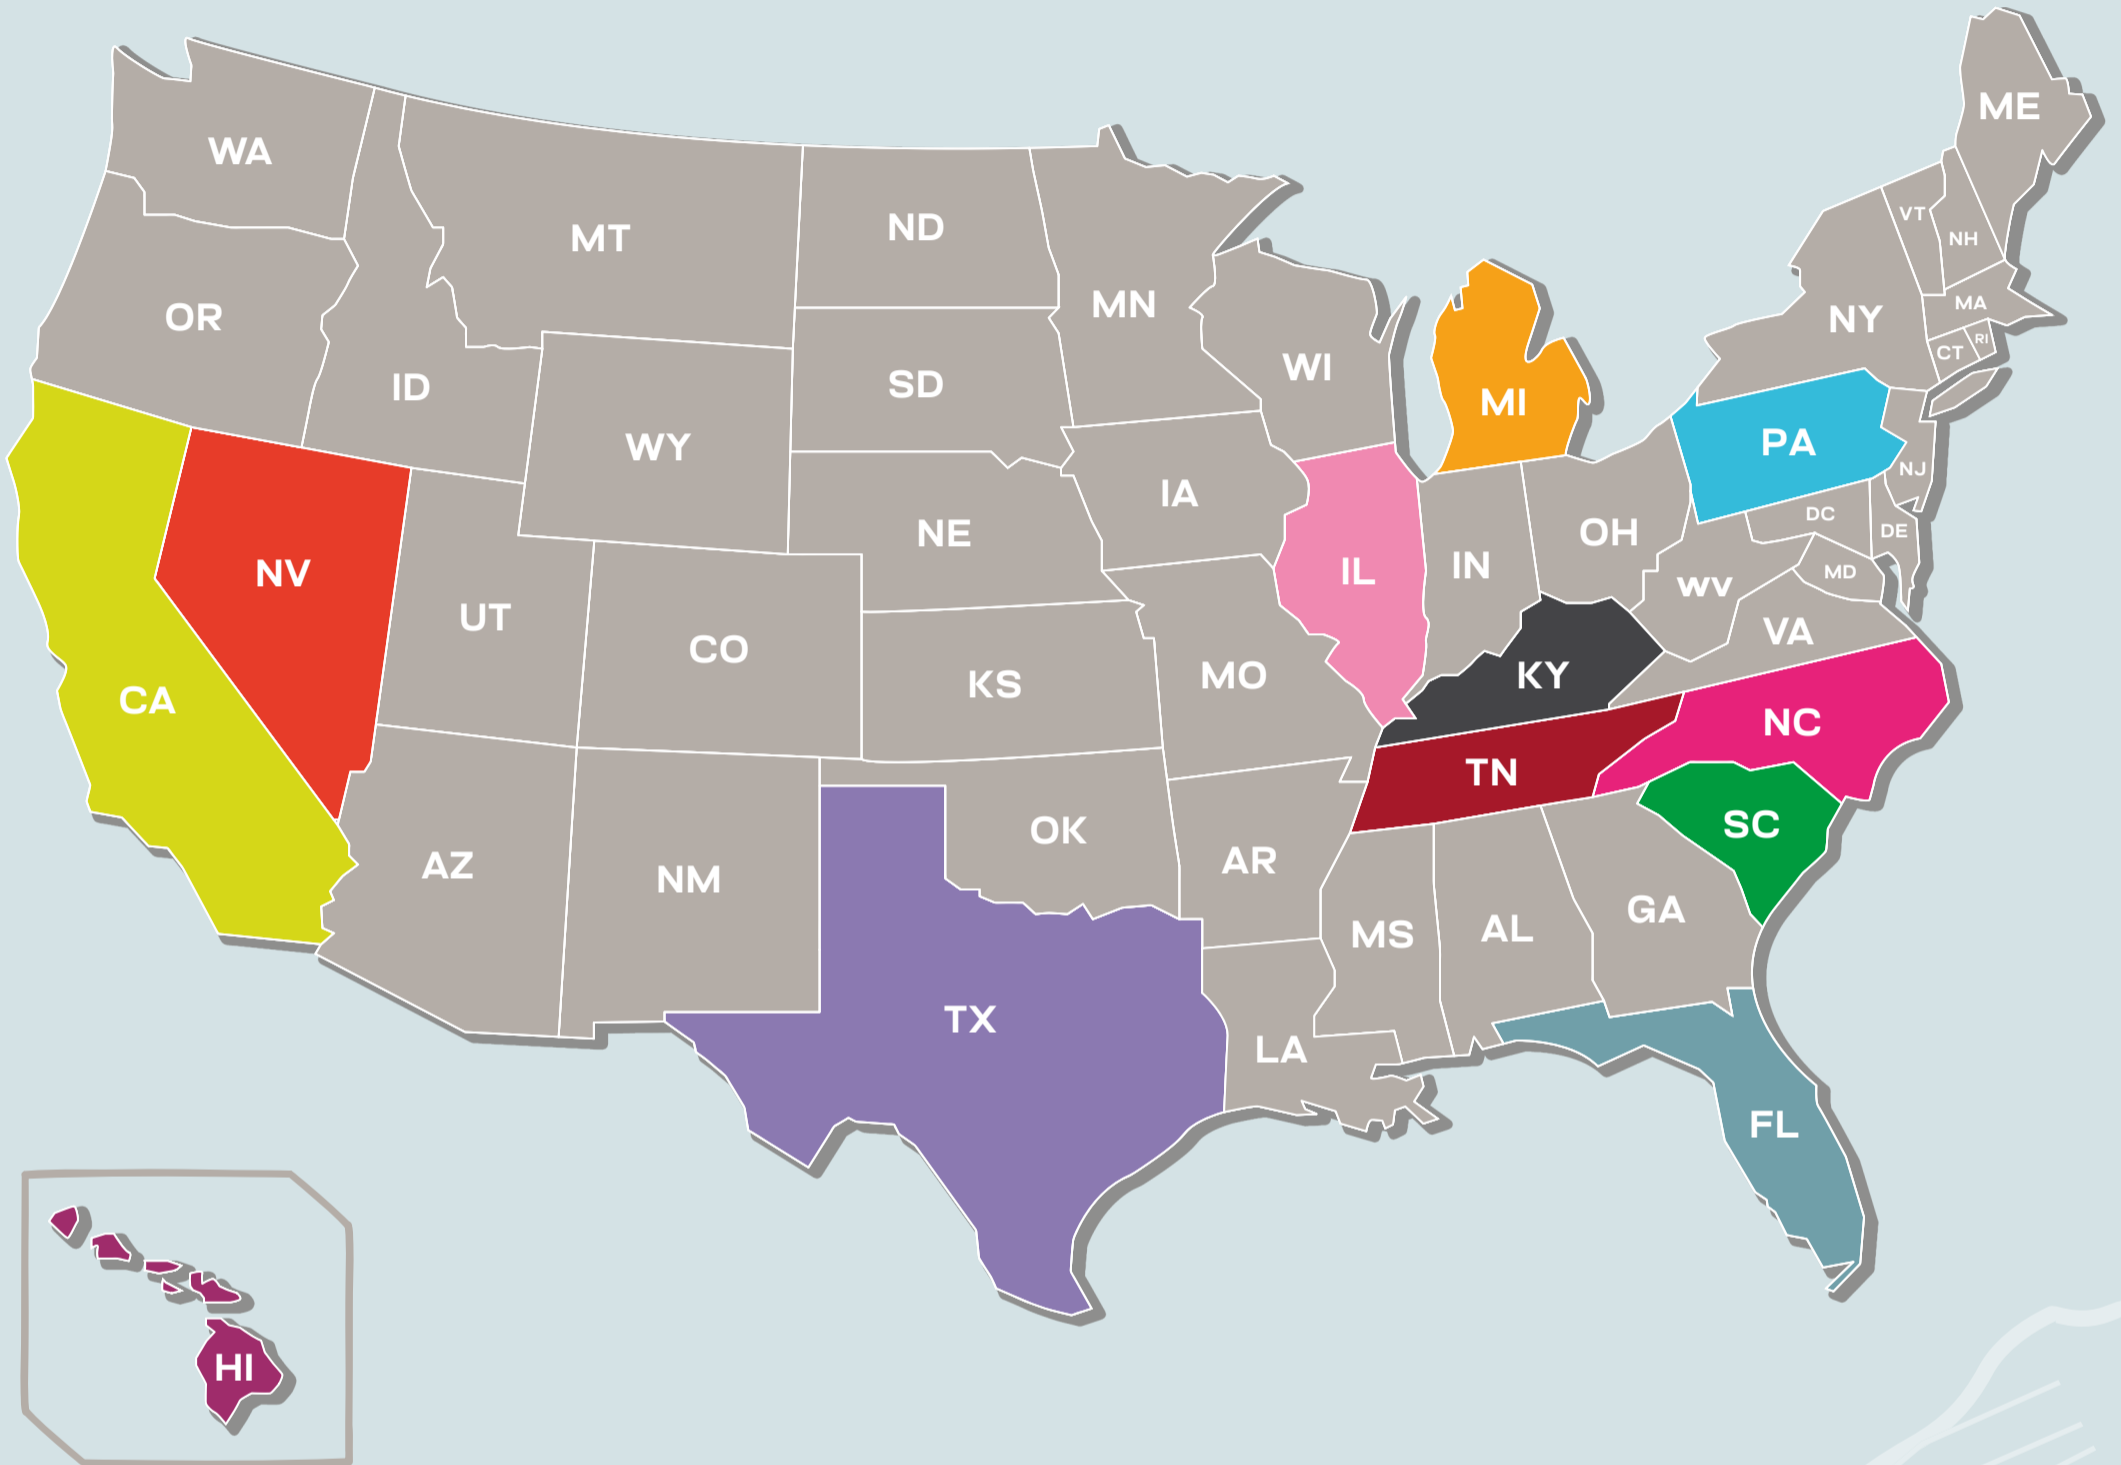

# US PRODUCT DISTRIBUTION

## DISTRIBUTORS

Alphabroder	Carolina Made	One Stop	Staton	Sun Apparel	Citadel Brands
<b>FRESNO, CA</b> <b>DALLAS, TX</b> <b>ORLANDO, FL</b> <b>PHILADELPHIA, PA</b> <b>CHICAGO, IL</b>	<b>INDIAN TRAIL, NC</b>	<b>GRAND RAPIDS, MI</b>	<b>DALLAS, TX</b> <b>MEMPHIS, TN</b>	<b>FULLERTON, CA</b> <b>LAS VEGAS, NV</b> <b>LOUISVILLE, KY</b> <b>WAIPAHU, HI</b>	<b>KINGSTREE, SC</b>
800 523 4585 <a href="http://alphabroder.com">alphabroder.com</a>	800 222 1409 <a href="http://carolinamade.com">carolinamade.com</a>	800 968 7550 <a href="http://onestopinc.com">onestopinc.com</a>	800 950 6611 <a href="http://statononline.com">statononline.com</a>	877 478 6364 <a href="http://sun-apparel.com">sun-apparel.com</a>	800 229 1240 <a href="http://citadelbrands.com">citadelbrands.com</a>

**Note:**

Some products offered by the listed distributors are drop-shipped from our distribution facility located at: 955 N. Williamsburg County Hwy, Kingstree, SC 29556.